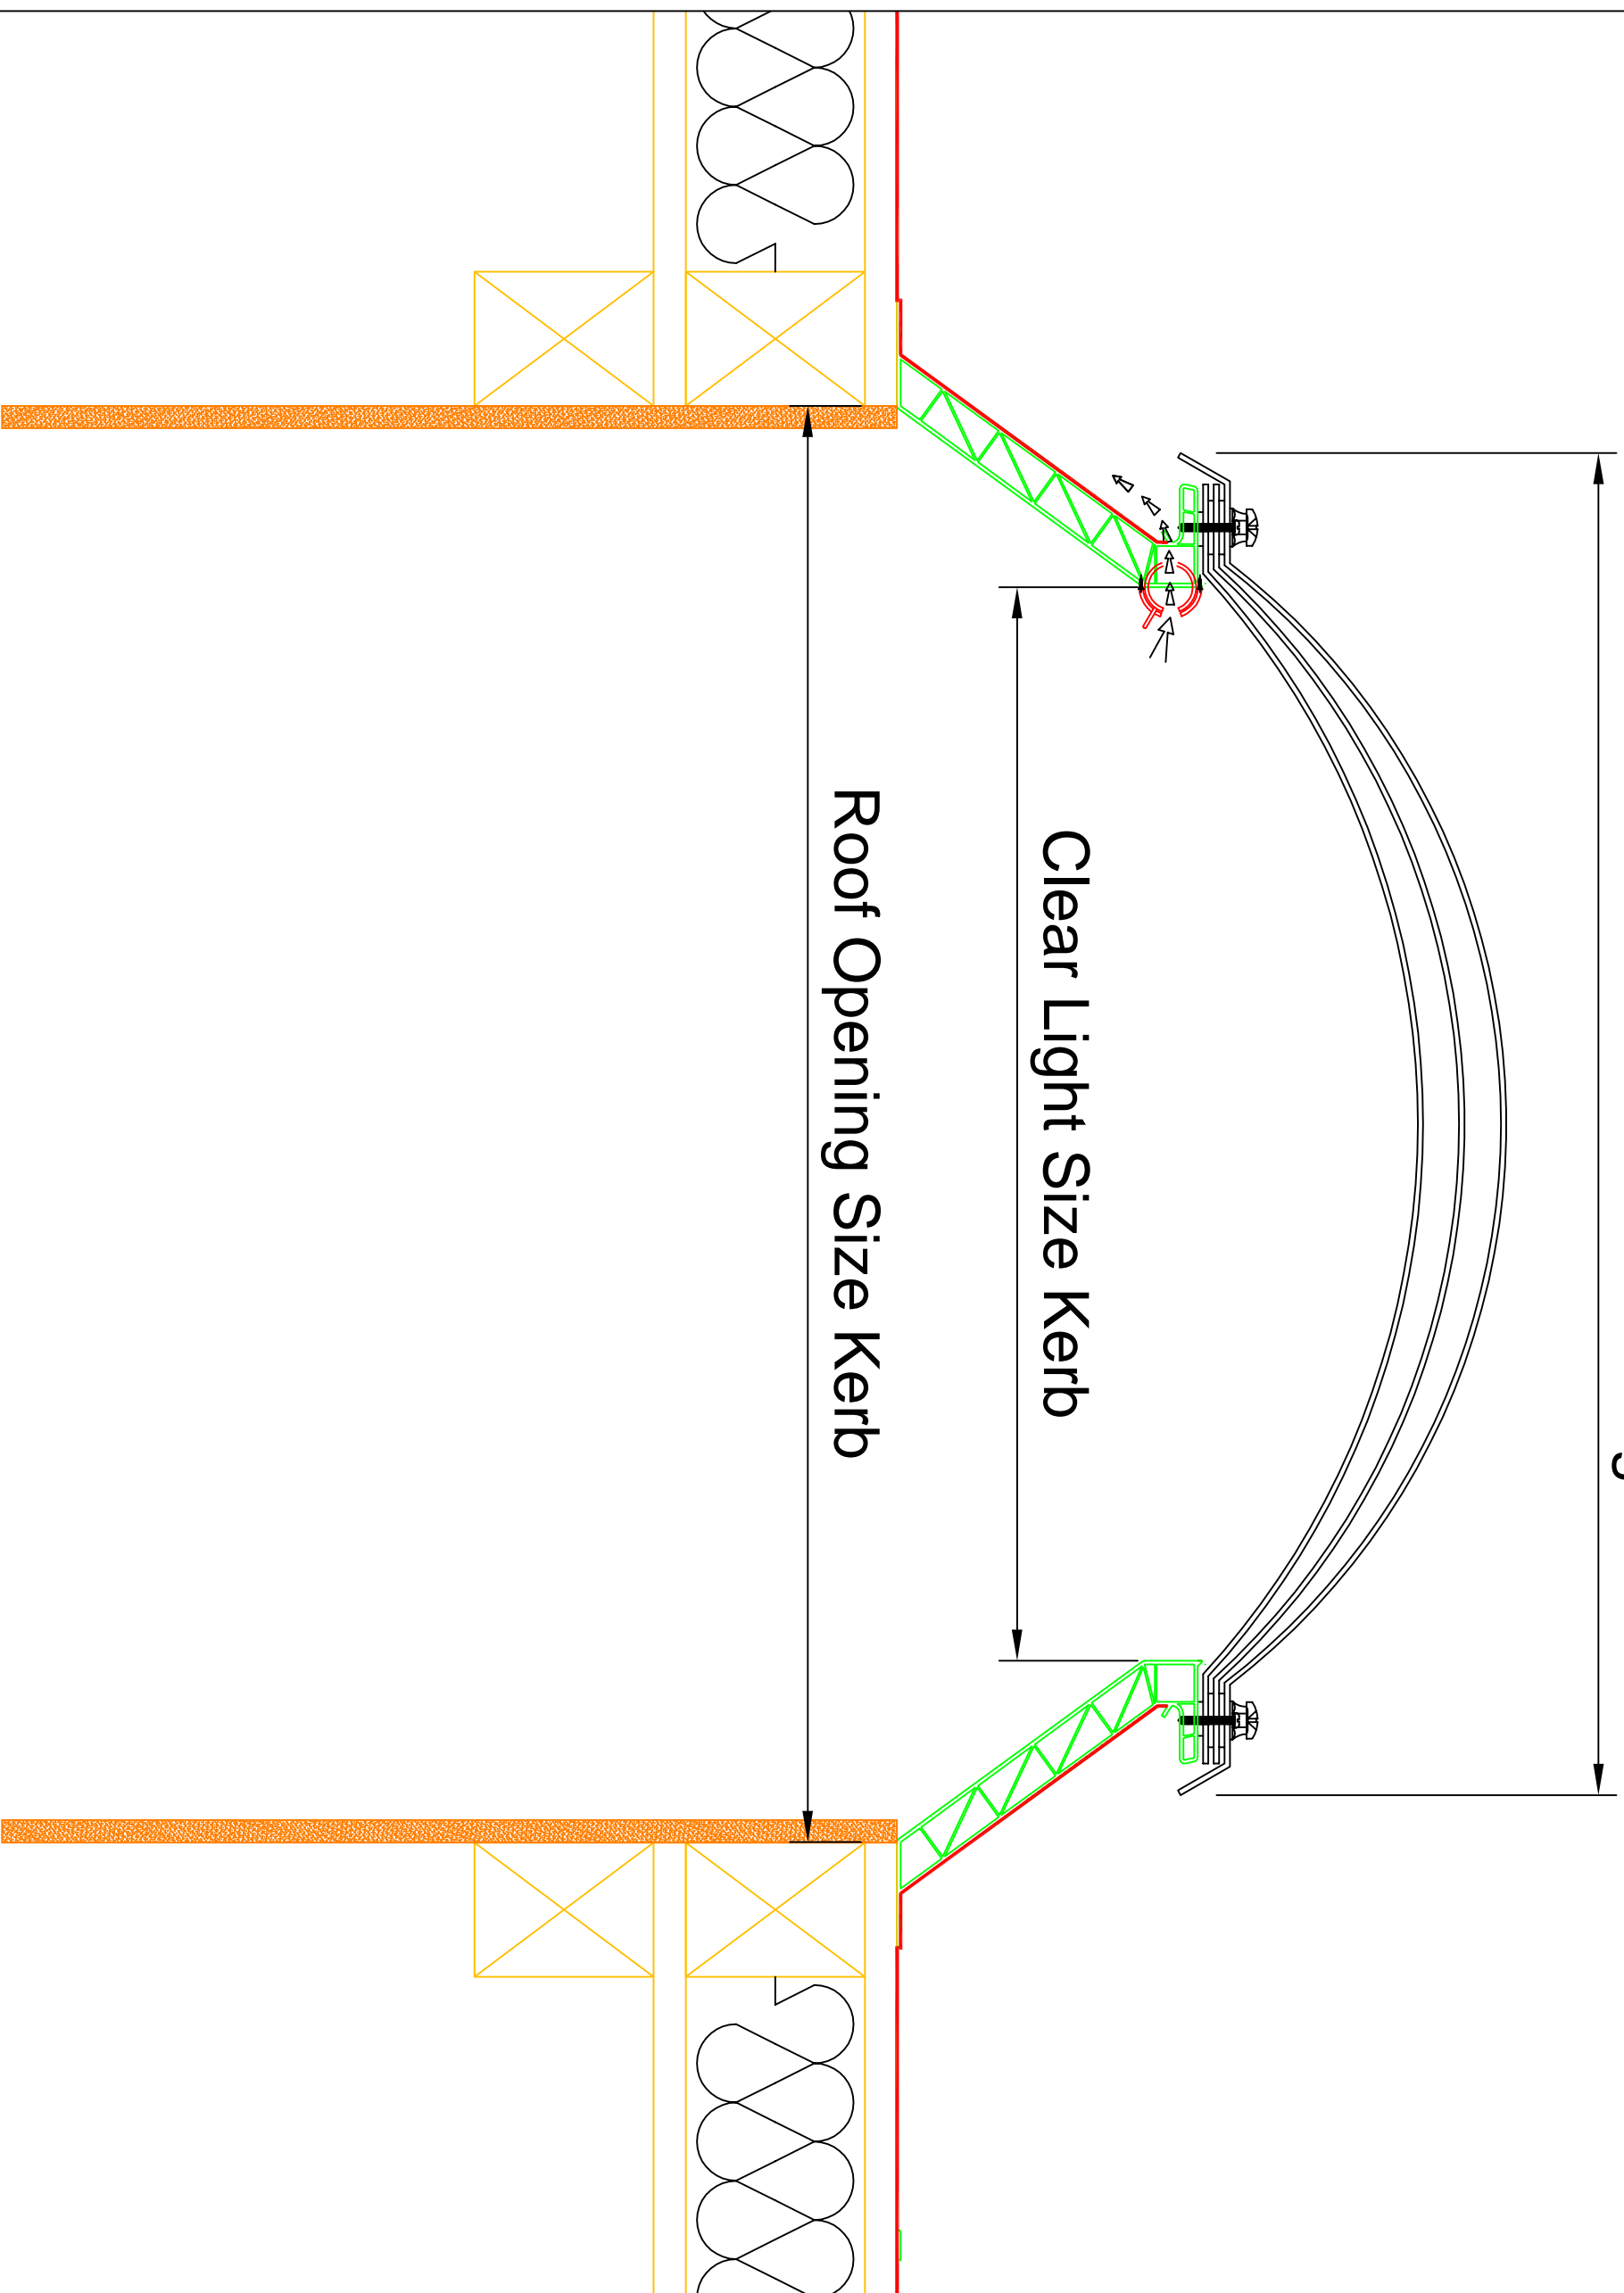

Nominal O/A Size of Rooflight

Roof Opening Size Kerb

Clear Light Size Kerb

REV NO	DESCRIPTION	OWN	CHNGD	DATE	APP

Naturalight Systems LTD,
 Accessory House,
 Barrington Industrial Estate,
 Boddington,
 Northumberland,
 NE22 7DQ

Tel: (01670) 530333
 Fax: (01670) 824540

Project:
 Trade Range Typical

Description:
 Trade Range (Rotary Vent)

Drawn By: N.G.
 Checked By: ?.
 Approved By: ?.
 Scale:

Date Drawn: 04.03.2015
 Job Number: NLS Typical
 L2 Trade