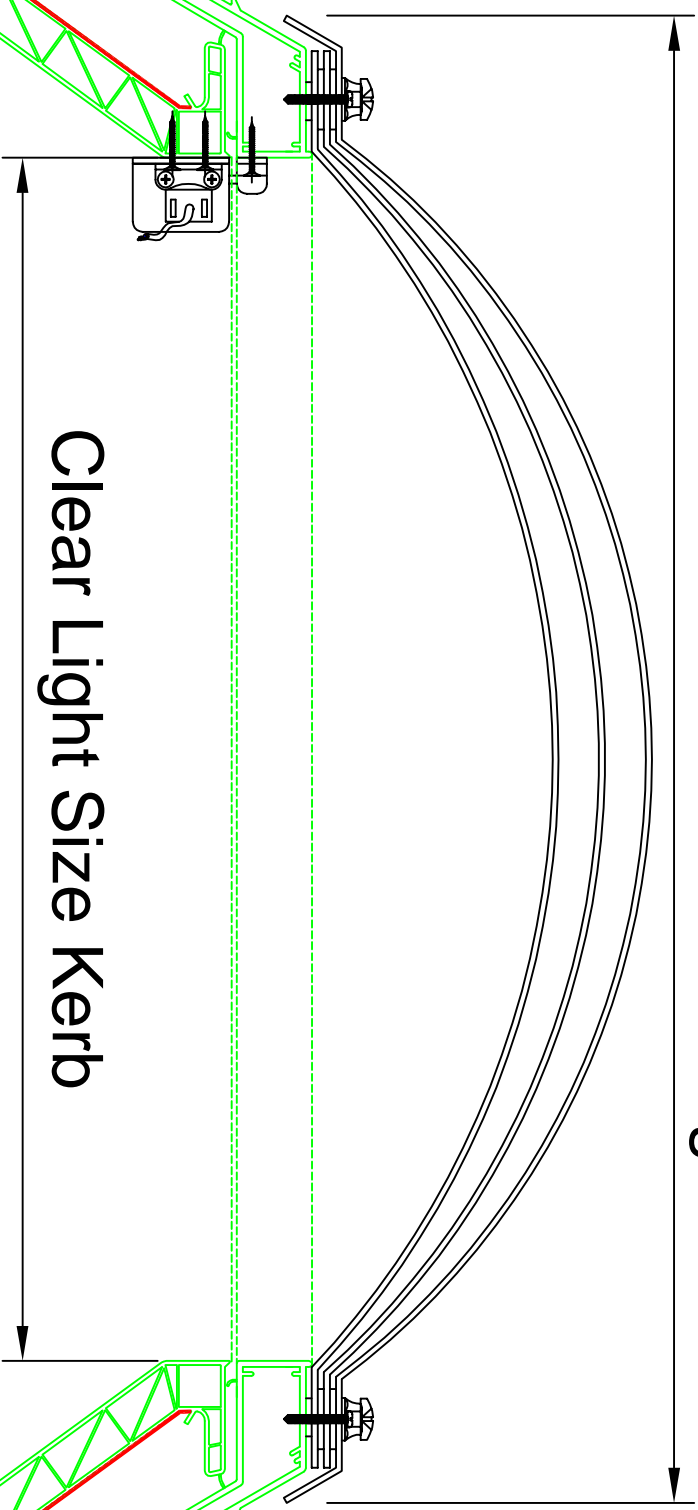

Nominal O/A Size of Rooflight

Clear Light Size Kerb

Roof Opening Size Kerb

REV NO	DESCRIPTION	OWN	CHNGD	DATE	APP

**Naturalight Systems LTD**  
  
 Naturalight Systems LTD,  
 Accessory House,  
 Barrington Industrial Estate,  
 Badlington,  
 Northumberland,  
 NE22 7DQ

Tel: (01670) 530333  
 Fax: (01670) 824540

Project:  
 Trade Range Typical

Description:  
 Trade Range (Chain Motor)

Drawn By:	Checked By:	Approved By:
N.G	?.	?.
Date Drawn:	Job Number:	Scale:
04.03.2015	NLS Typical L2 Standard	