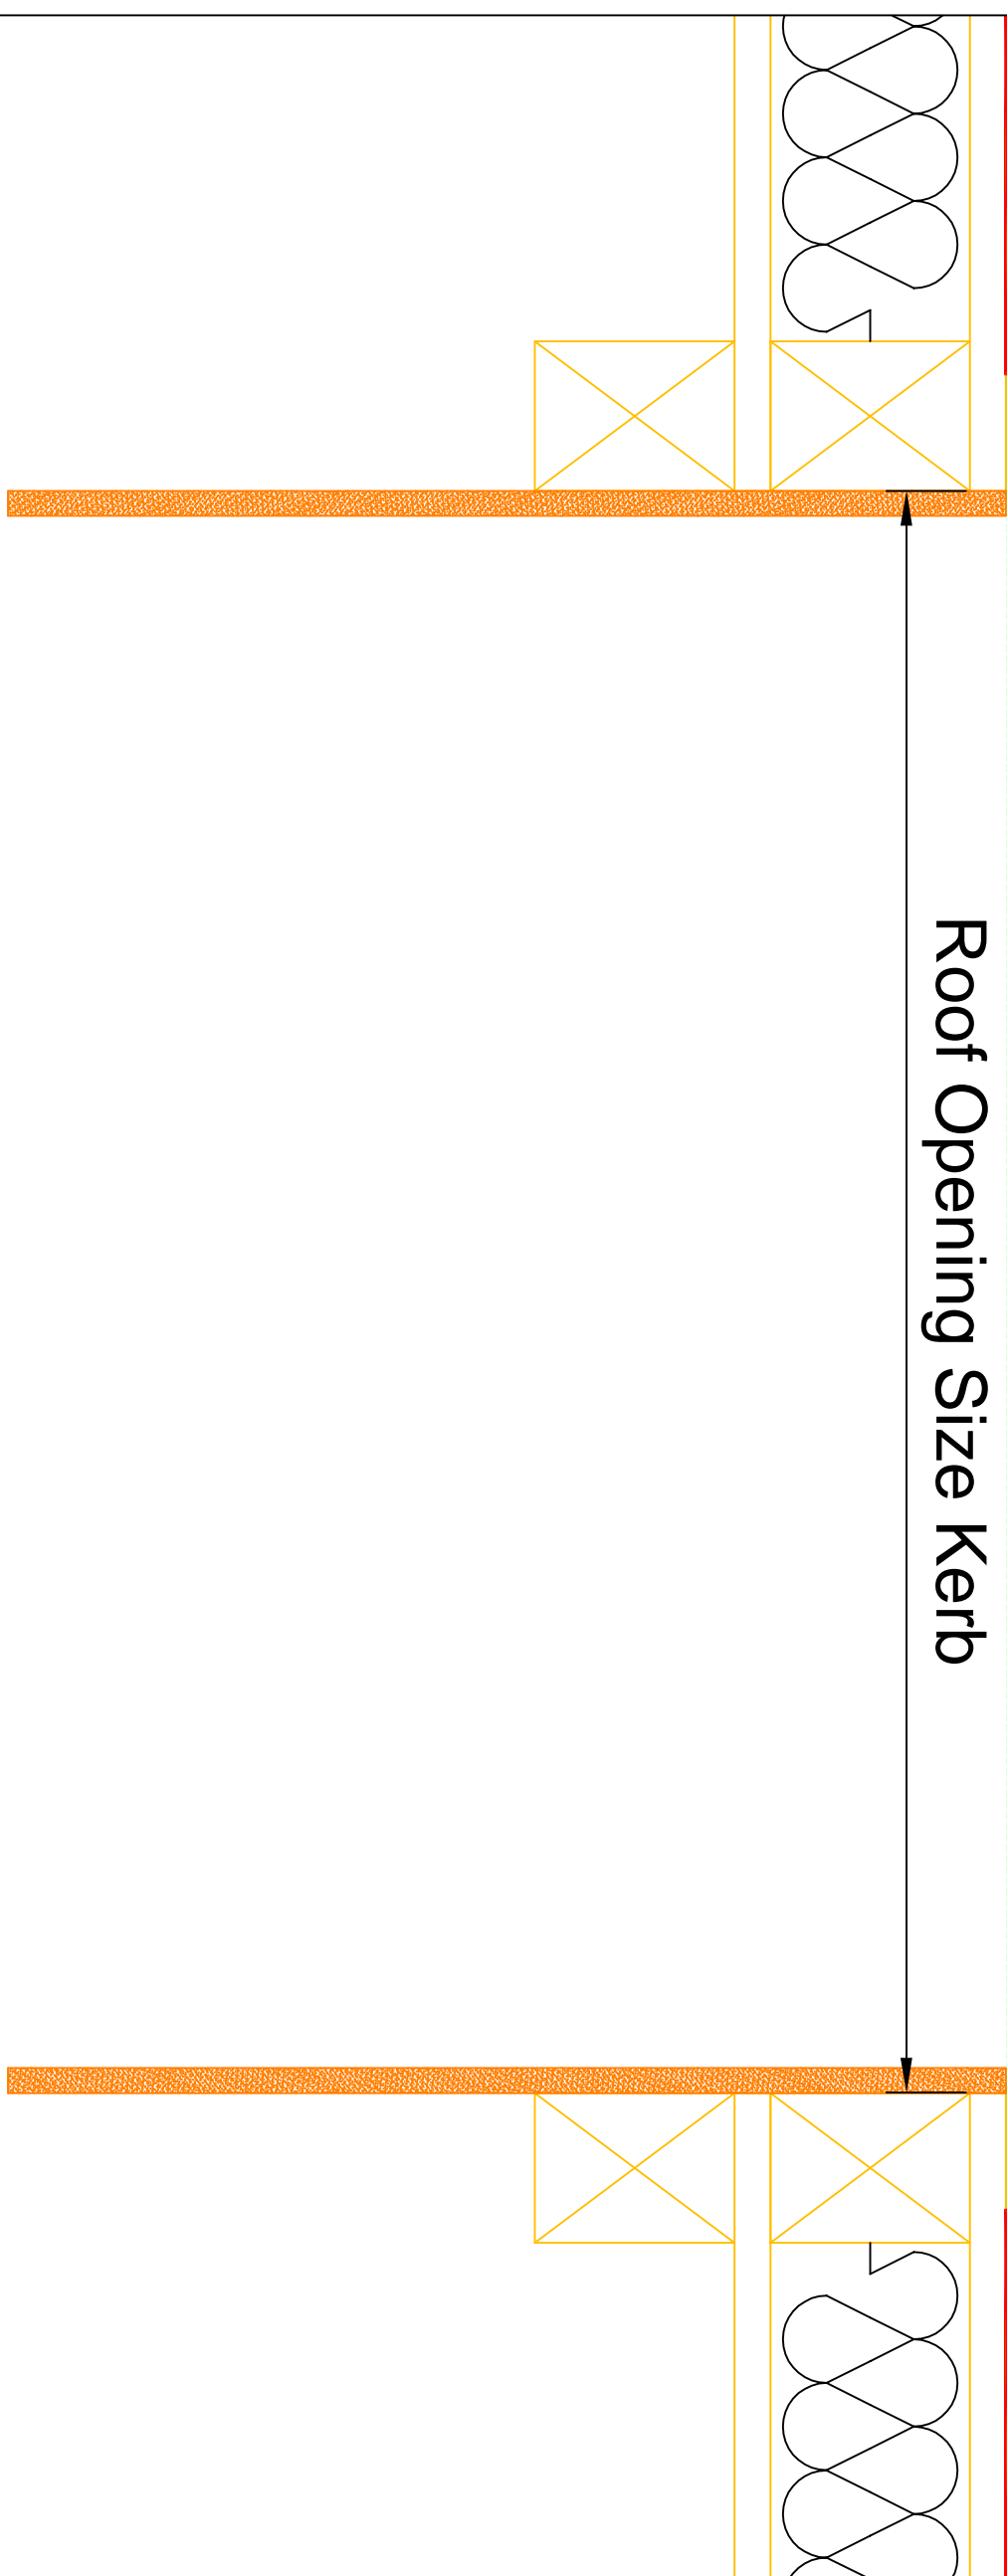

Nominal O/A Size of Rooflight

Clear Light Size Kerb

Roof Opening Size Kerb

REV NO	DESCRIPTION	OWN	CHNGD	DATE	APP

**Naturalight Systems LTD**  
  
 Naturalight Systems LTD,  
 Accessory House,  
 Barrington Industrial Estate,  
 Badlington,  
 Northumberland,  
 NE22 7DQ

Tel: (01670) 530333  
 Fax: (01670) 824540

Project:  
 Trade Range Typical

Description:  
 Trade Range (Chain Motor)

Drawn By:	Checked By:	Approved By:
N.G	?.	?.
Date Drawn:	Job Number:	Scale:
04.03.2015	NLS Typical L2 Standard	

Drawing No.:  
**NLS-NLS Typical L2**  
**Standard-CD-007**  
 ISSUE SEPTEMBER 09