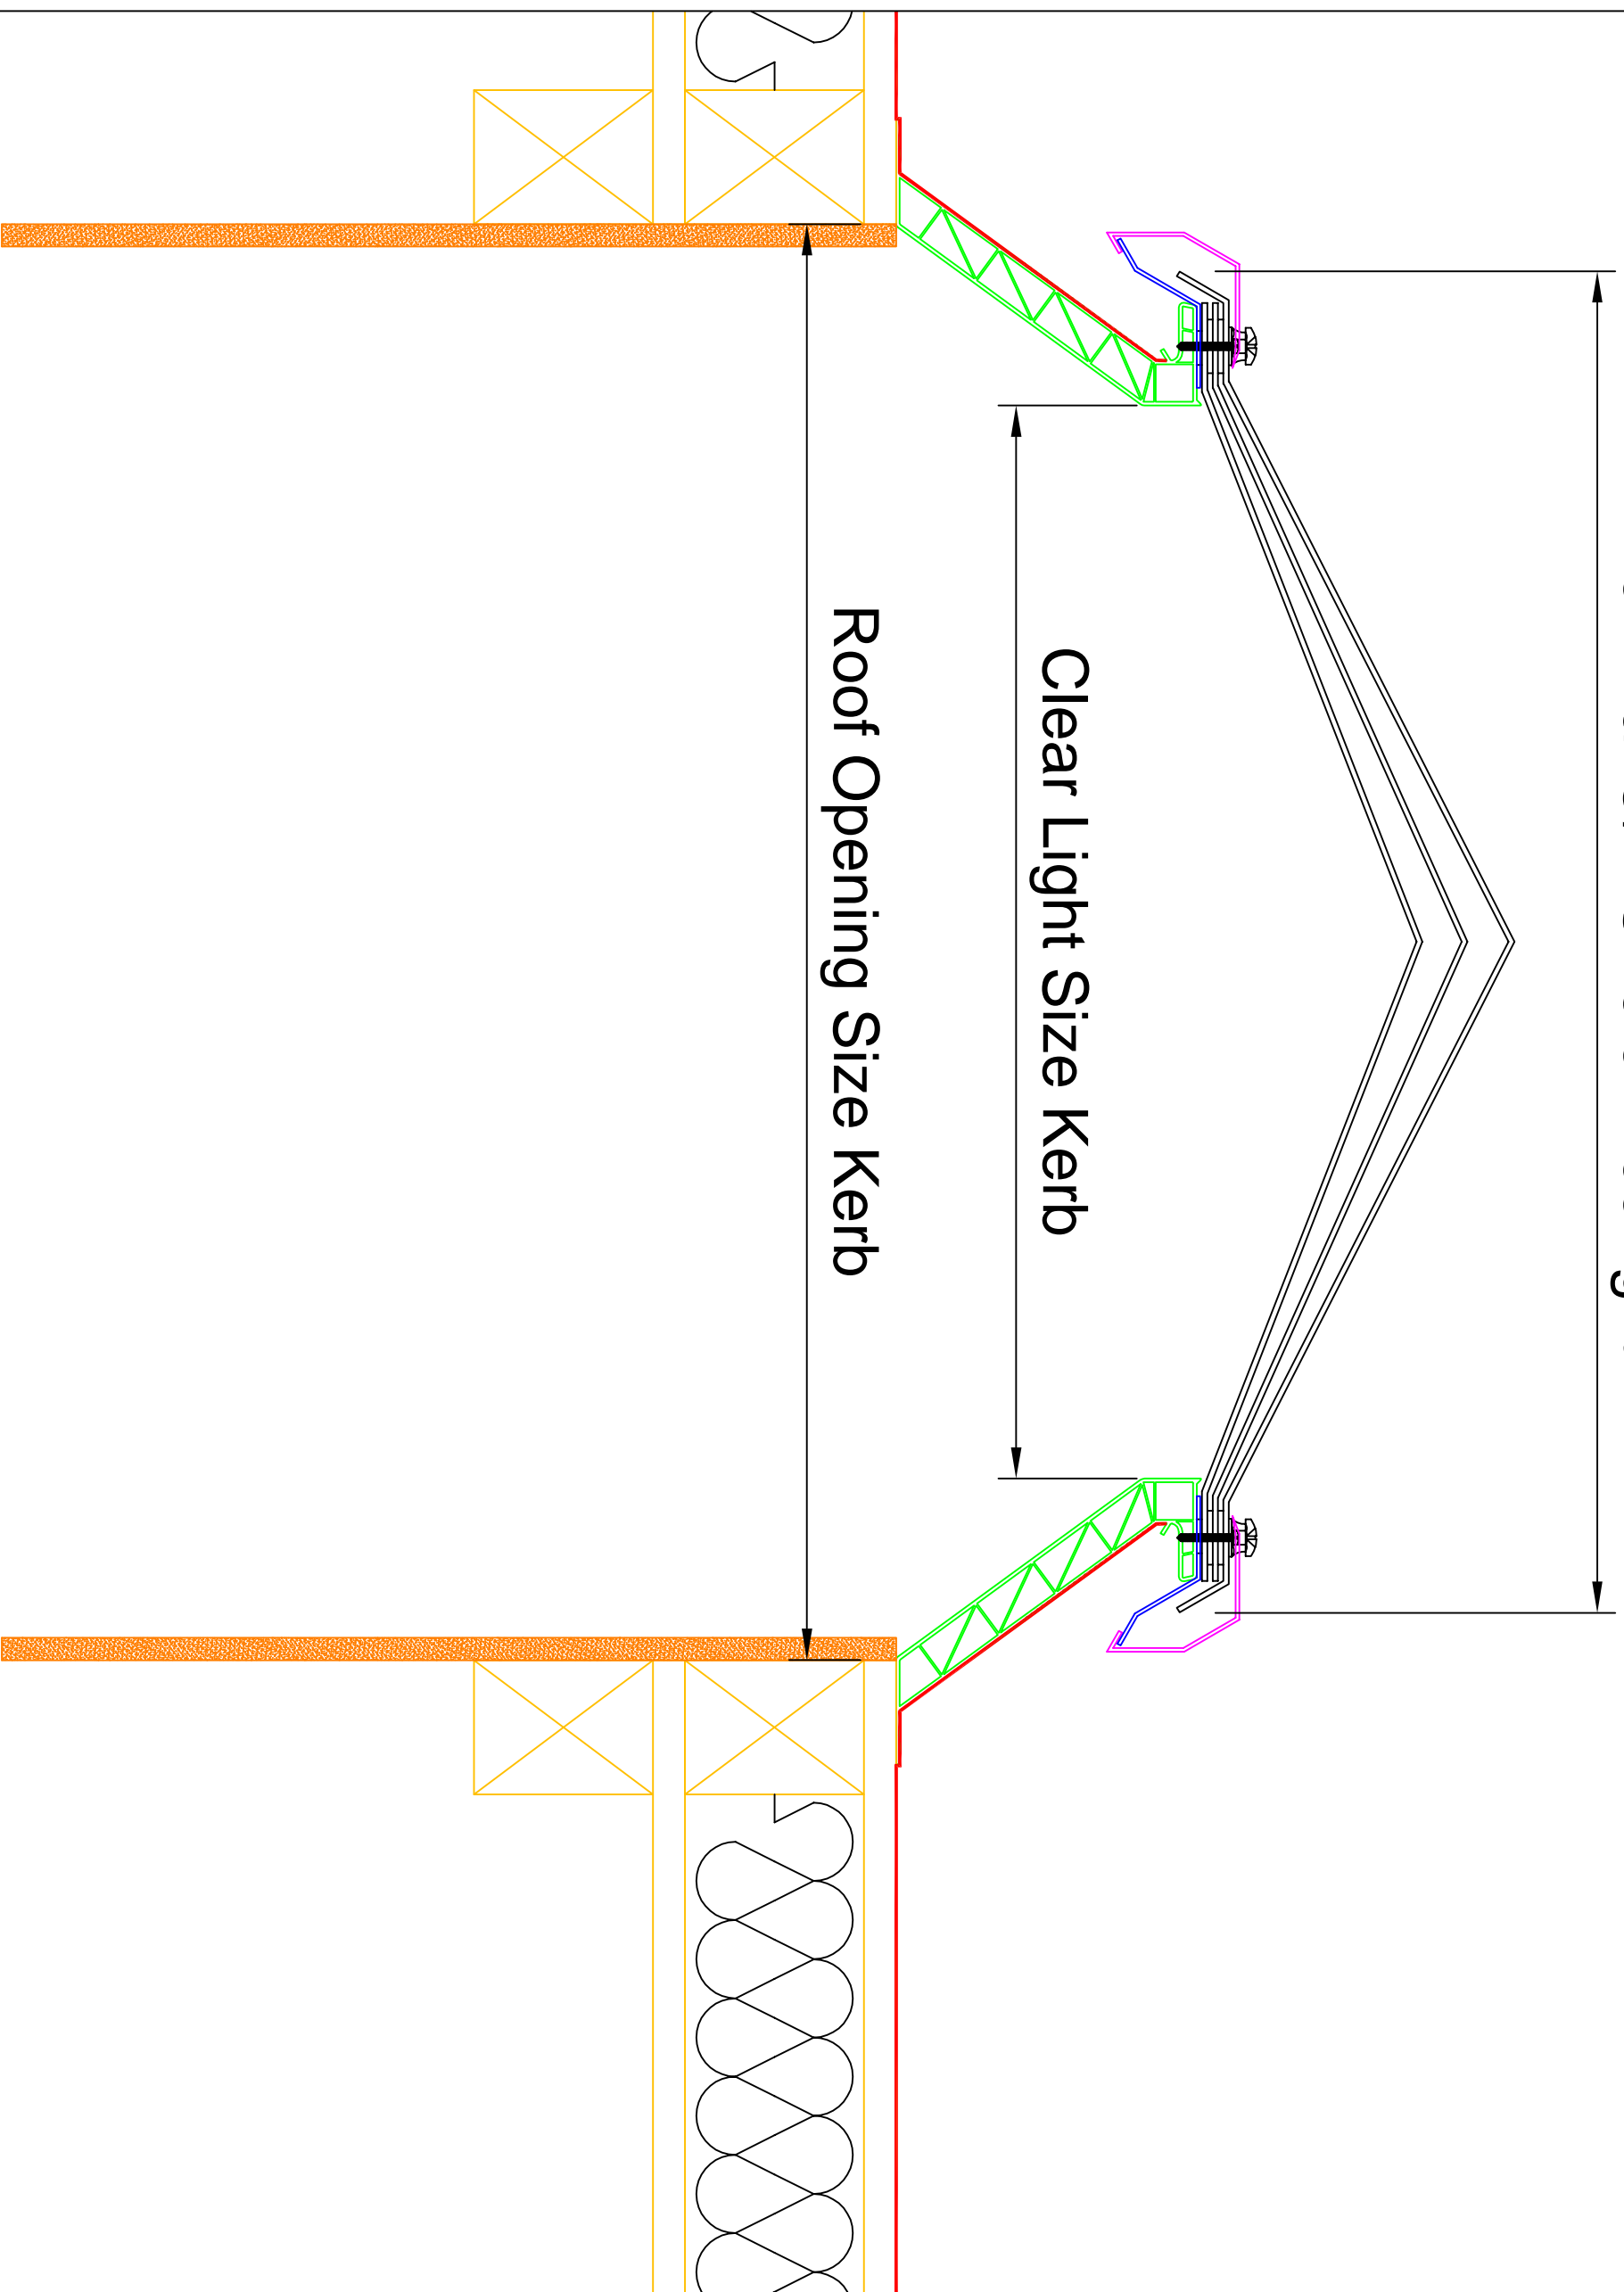

Nominal O/A Size of Rooflight

Clear Light Size Kerb

Roof Opening Size Kerb

REV NO	DESCRIPTION	OWN	CHNGD	DATE	APP

Naturalight Systems LTD

Naturalight Systems LTD,
 Accessory House,
 Barrington Industrial Estate,
 Bealington,
 Northumberland,
 NE22 7DQ

Tel: (01670) 530333
 Fax: (01670) 824540

Project:
 Trade Range Typical

Description:
 Trade Range (Securilight)

Drawn By: N.G	Checked By: ?.?.	Approved By: ?.?.
Date Drawn: 04.03.2015	Job Number: NLS Typical L2 Trade	Scale:

Drawing No.: Range
 NLS-NLS Typical L2 Trade
 Range-**GD-018**
 ISSUE SEPTEMBER 09