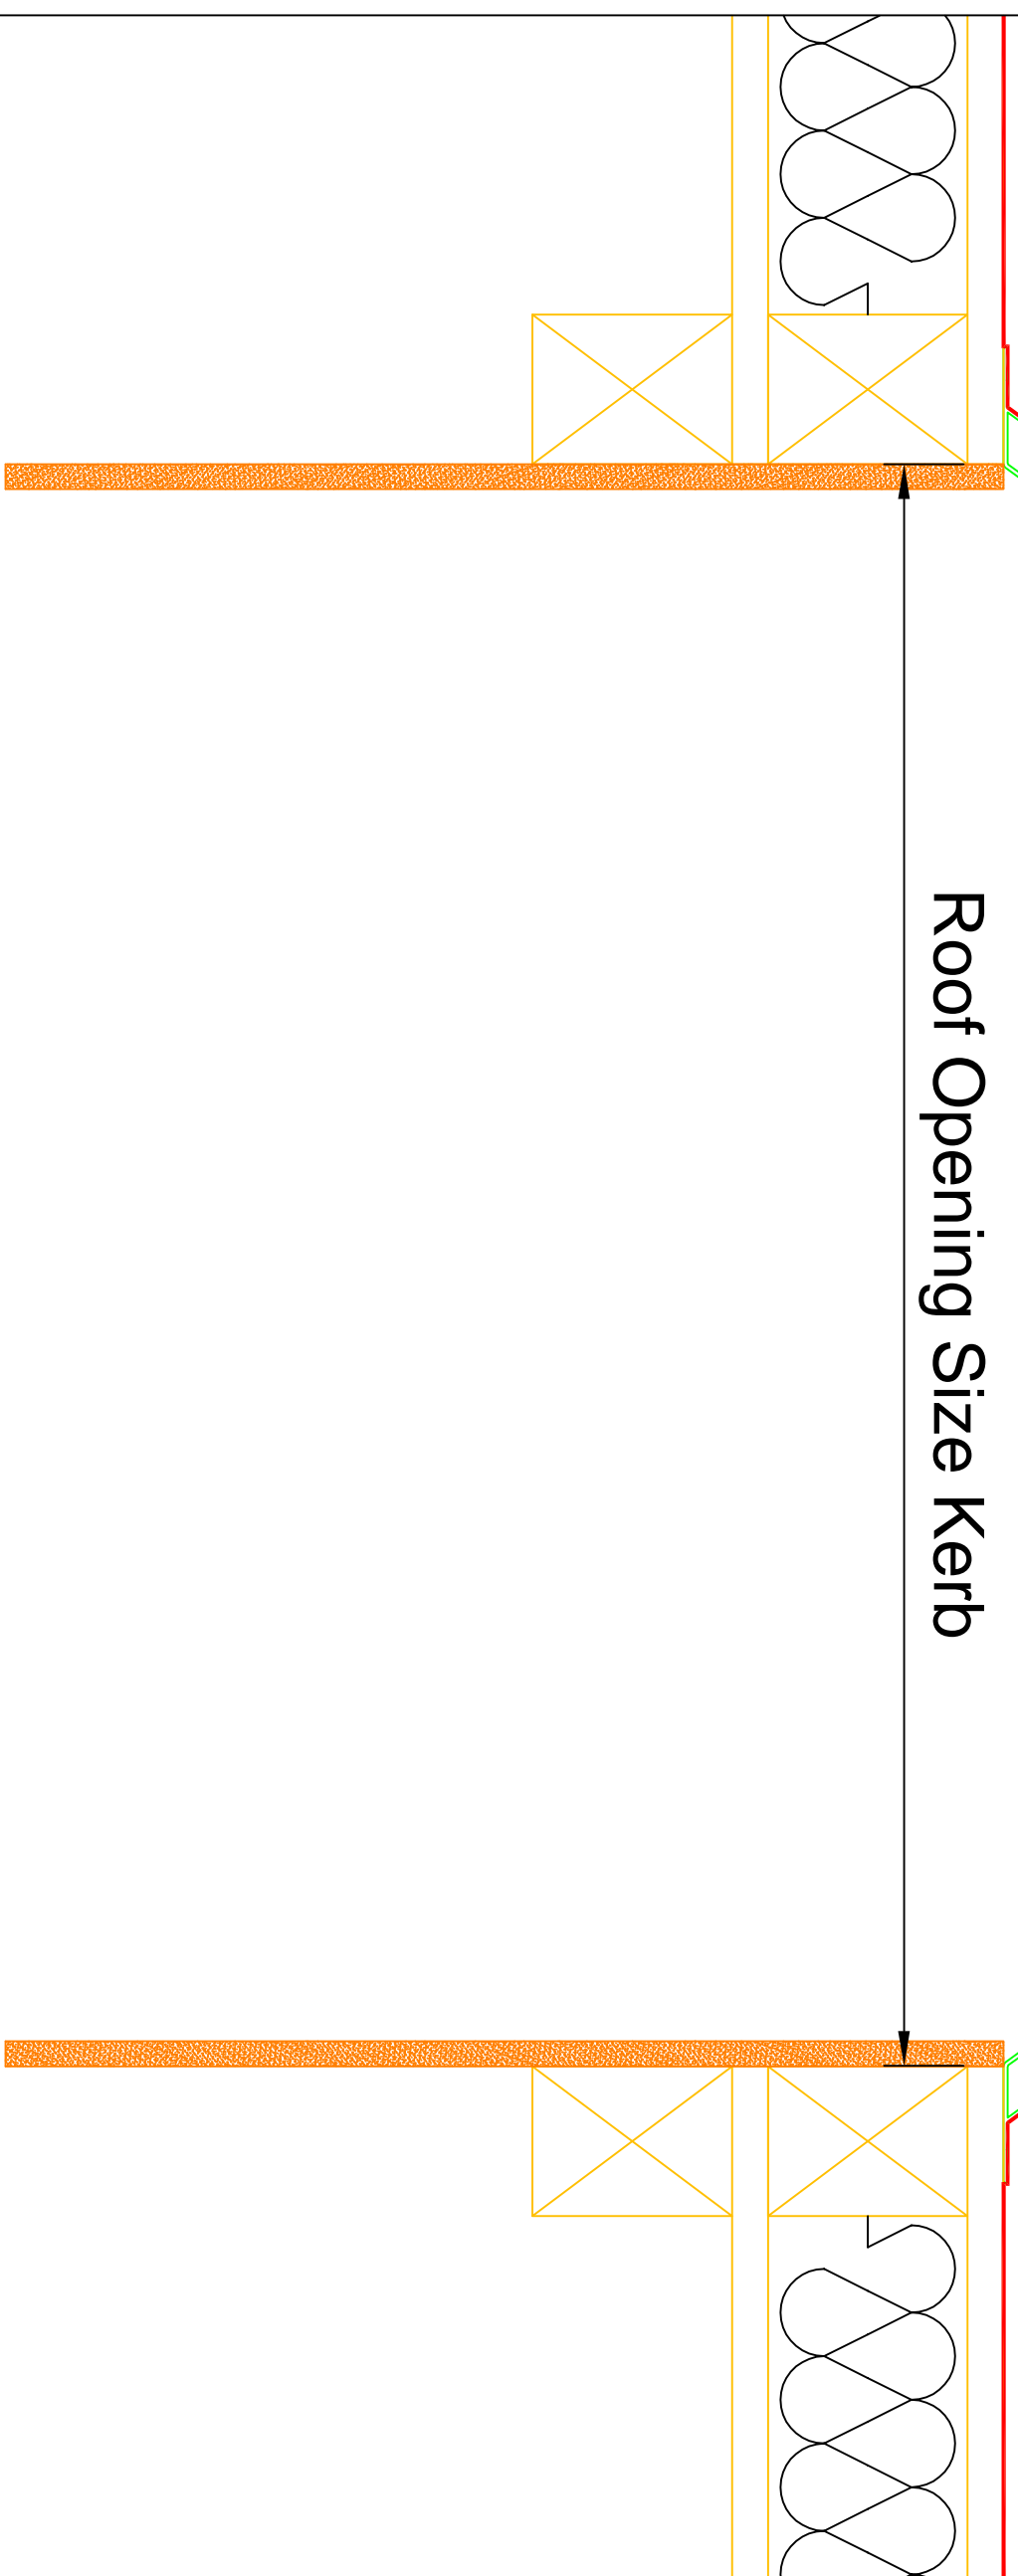

Nominal O/A Size of Rooflight

Clear Light Size Kerb

Roof Opening Size Kerb

REV NO	DESCRIPTION	OWN	CHNGD	DATE	APP

Naturalight Systems LTD

Naturalight Systems LTD,
 Accessory House,
 Barrington Industrial Estate,
 Bealington,
 Northumberland,
 NE22 7DQ

Tel: (01670) 530333
 Fax: (01670) 824540

Project:
 Trade Range Typical

Description:
 Trade Range (Worm Gear)

Drawn By: N.G	Checked By: ?.?.	Approved By: ?.?.
Date Drawn: 04.03.2015	Job Number: NLS Typical L2 Trade	Scale:

Drawing No.: Range
 NLS-NLS Typical L2 Trade
 Range-GD-019
 ISSUE SEPTEMBER 09