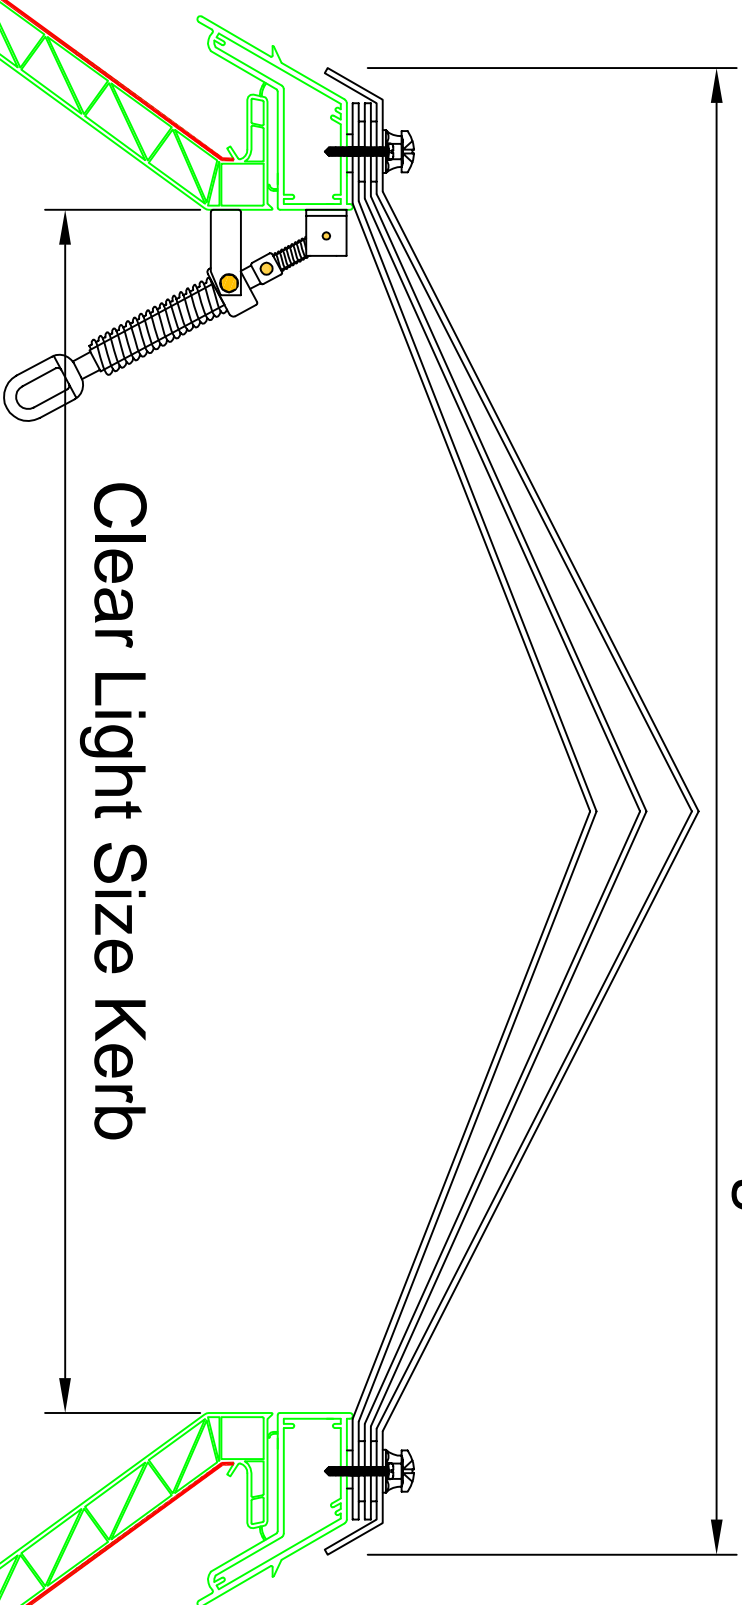

Nominal O/A Size of Rooflight

Clear Light Size Kerb

Roof Opening Size Kerb

REV NO	DESCRIPTION	OWN	CHNGD	DATE	APP

Naturalight Systems LTD

Naturalight Systems LTD,
 Accessory House,
 Barrington Industrial Estate,
 Bealington,
 Northumberland,
 NE22 7DQ

Tel: (01670) 530333
 Fax: (01670) 824540

Project:
 Trade Range Typical

Description:
 Trade Range (Worm Gear)

Drawn By: N.G	Checked By: ?.?.	Approved By: ?.?.
Date Drawn: 04.03.2015	Job Number: NLS Typical L2 Trade	Scale: